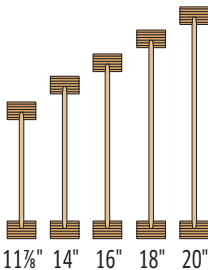

PWI Joist Dimensions

For more information about our complete line of products, visit pacificwoodtech.com.

PWI 20
3/8" OSB Web
1 3/4" x 1 3/8" Flange

PWI 47
3/8" OSB Web
2 5/16" x 1 1/8" Flange

PWI 70
3/8" OSB Web
2 5/16" x 1 1/2" Flange

PWI 77
7/16" OSB Web
2 5/16" x 1 1/2" Flange

PWI 90
7/16" OSB Web
3 1/2" x 1 1/2" Flange